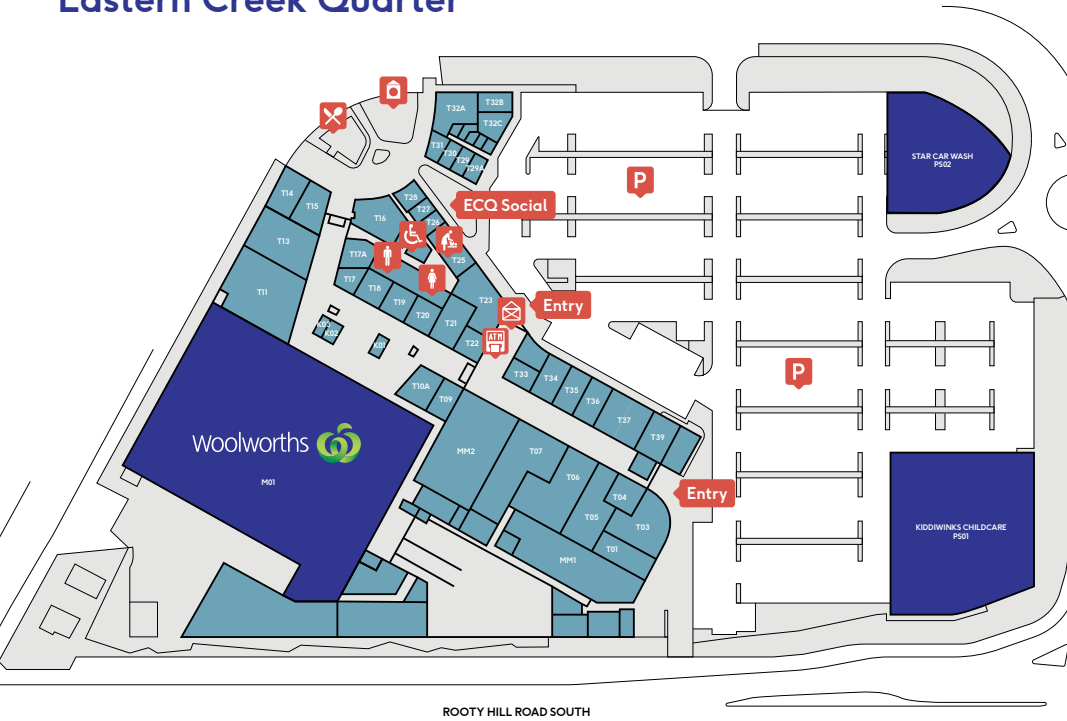

Eastern Creek Quarter

ECQ XL

Eastern Creek Quarter

FOOD & DRINK	
Baked & Co	K02
Burger Point	T14
Chicken Treat (coming soon)	T03
Flappy's Fried Chicken	T29
Gotcha Fresh Tea	T31
Hanmade's Bakehouse	T30
Exciting retailer coming soon	K03
The Streets Eatery	T29A
Middle East Feast	T28
Noodle Paradise	T32C
Paradise Charcoal Chicken	T32A
Tasty Manoush & Pizza	T32B
Pho Ever	T26
Sir Manong	T16
Sushi Hub	K01
Thai Master	T27
The Chocolate Room	T15
The Shed Cafe	T39
FRESH FOOD	
Baker's Choice	T09
Exciting retailer coming soon	T23
Fishery & Co	T25
ECQ Fruit World	MM2
Redly Chicken	T10A

HEALTH AND BEAUTY	
Blush Nails & Beauty	T35
Choice Pharmacy	T06
Hair and Co	T36
Indian Beauty Secrets	T17A
Lee Massage and Acupuncture	T34
Live Well Health Clubs	MM1
Max Care Medical Centre	T05
Neo Body Laser Clinic	T18
SmileCo Dental	T37
Goodfellas Barber Shop	T22
LIFESTYLE	
Bonds Clearance	T13
City Chic Outlet	T11
Candy Smash	T17
CTC Newsagency	T21
Little Prince Flower Shop	T19
Planet Mobile	T20
Red Dollar	T07
Hanmade's Bakehouse (coming soon)	T33
SUPERMARKET	
Woolworths	M01

SERVICES	
Aussie Home Loans	T04
Kiddywinks Childcare	PS01
Star Car Wash	PS02

ECQ XL

FOOD & DRINK	
KFC (Coming Soon)	PS02
McDonalds	PS01
The T-Spoon Cafe	Cafe
LARGE FORMAT RETAIL	
4WD SupaCentre	T005
Anaconda	M01
Neptune Swim School	T19
Nutrition Warehouse	T14
Officeworks	M02
PETQuarters	T003
Road Tech Marine (RTM)	T16
RSEA Safety	T009
Totally Workwear	T004
Weber Store	T11

Map Legend

- ATM Machine
- Parents' Room
- Accessible Bathroom
- Male Bathroom
- Female Bathroom
- Playground
- Alfresco Dining
- Parking
- Australia Post Parcel Locker