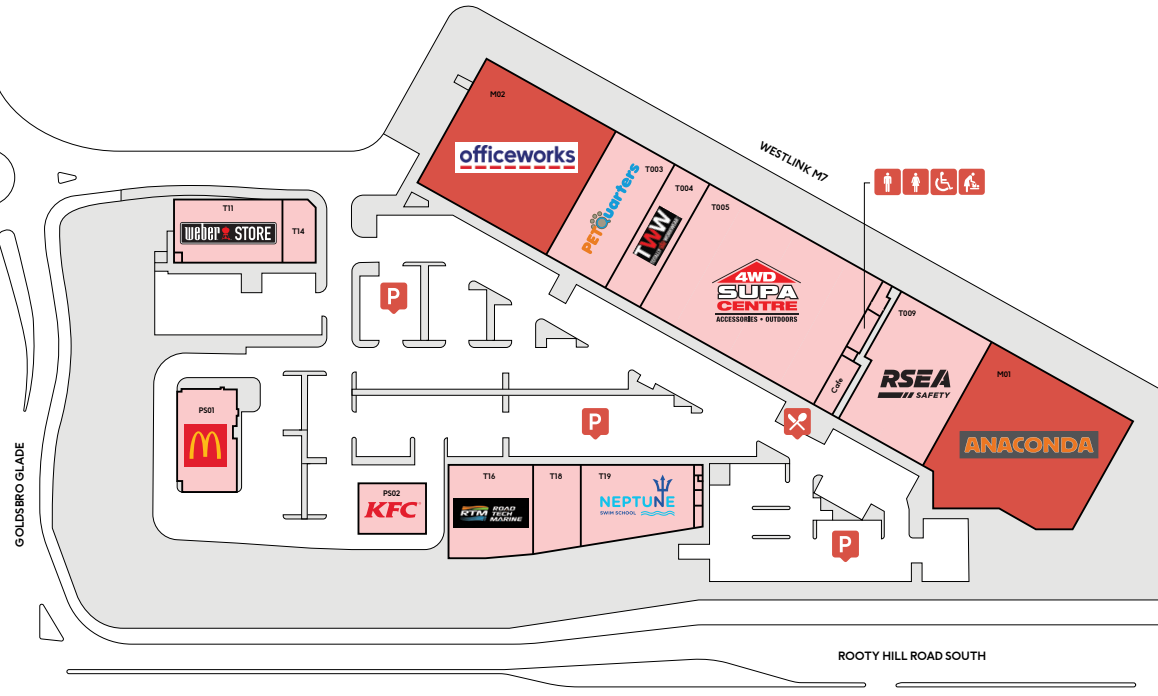

Eastern Creek Quarter

ECQ XL

Eastern Creek Quarter

FOOD & DRINK	
Baked & Co	K02
Burger Point	T14
Chicken Treat (coming soon)	T03
Flappy's Fried Chicken	T29
Gotcha Fresh Tea	T31
Hanmade's Bakehouse	T30
Exciting retailer coming soon	K03
The Streets Eatery	T29A
Middle East Feast	T28
Noodle Paradise	T32C
Paradise Charcoal Chicken	T32A
Tasty Manoush & Pizza	T32B
Pho Ever	T26
Sir Manong	T16
Sushi Hub	K01
Thai Master	T27
The Chocolate Room	T15
The Shed Cafe	T39
FRESH FOOD	
Baker's Choice	T09
Exciting retailer coming soon	T23
Fishery & Co	T25
ECQ Fruit World	MM2
Redly Chicken	T10A

HEALTH AND BEAUTY	
Blush Nails & Beauty	T35
Choice Pharmacy	T06
Hair and Co	T36
Indian Beauty Secrets	T17A
Lee Massage and Acupuncture	T34
Live Well Health Clubs	MM1
Max Care Medical Centre	T05
Neo Body Laser Clinic	T18
SmileCo Dental	T37
Goodfellas Barber Shop	T22
LIFESTYLE	
Bonds Clearance	T13
City Chic Outlet	T11
Candy Smash	T17
CTC Newsagency	T21
Little Prince Flower Shop	T19
Planet Mobile	T20
Red Dollar	T07
Hanmade's Bakehouse (coming soon)	T33
SUPERMARKET	
Woolworths	M01

SERVICES	
Aussie Home Loans	T04
Kiddywinks Childcare	PS01
Star Car Wash	PS02

ECQ XL

FOOD & DRINK	
KFC (Coming Soon)	PS02
McDonalds	PS01
The T-Spoon Cafe	Cafe
LARGE FORMAT RETAIL	
4WD SupaCentre	T005
Anaconda	M01
Neptune Swim School	T19
Nutrition Warehouse	T14
Officeworks	M02
PETQuarters	T003
Road Tech Marine (RTM)	T16
RSEA Safety	T009
Totally Workwear	T004
Weber Store	T11

Map Legend

- ATM Machine
- Parents' Room
- Accessible Bathroom
- Male Bathroom
- Female Bathroom
- Playground
- Alfresco Dining
- Parking
- Australia Post Parcel Locker